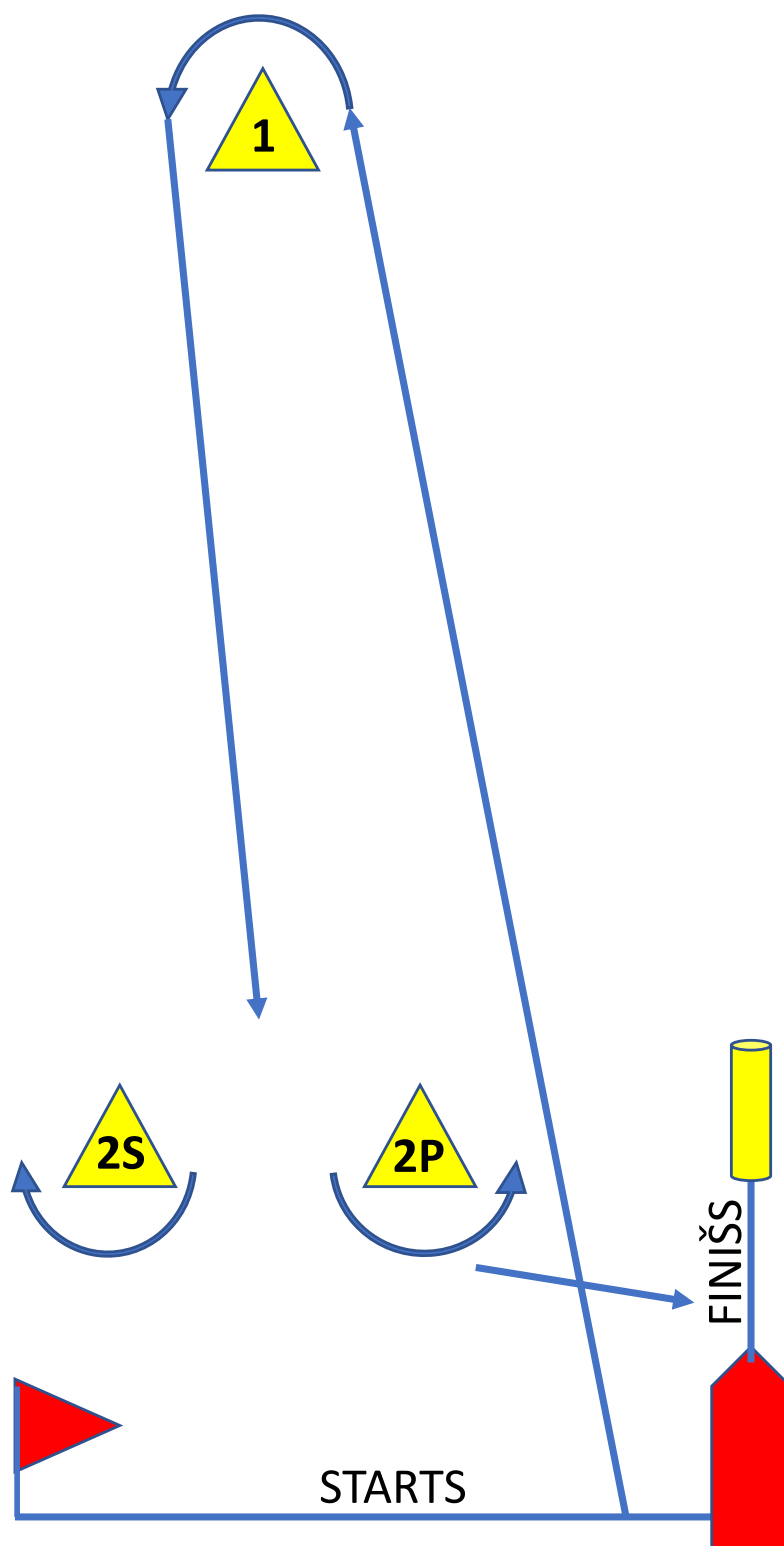

Visām starta grupām KREISĀ distance

Laser Radial/ILCA6 & Laser Standard/ILCA7 Distance:

STARTS – 1 – 2P/2S – 1 – 2P/2S – 1 – 2P – FINIŠŠ

Laser 4,7/ILCA4 Distance:

STARTS – 1 – 2P/2S – 1 – 2P – FINIŠŠ