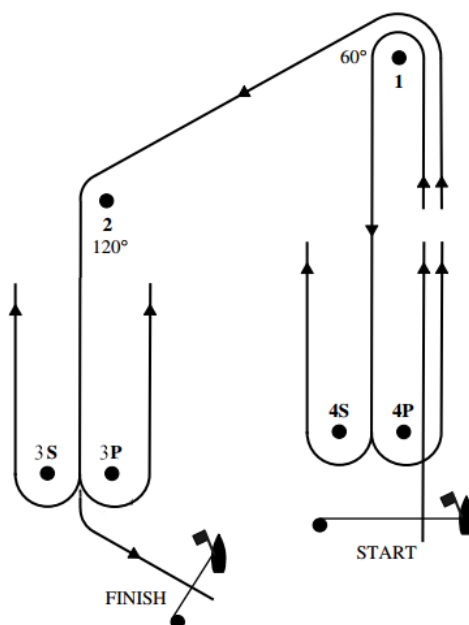

## PRIEDAS B – DISTANCIJA

RS FEVA, LASER 4.7, LASER RADIAL

START-1-2-3S/3P-2-3P-FINISH

OPTIMIST A

START-1-4S/4P-1-2-3P-FINISH

OPTIMIST B

START-1-2-3P-FINISH